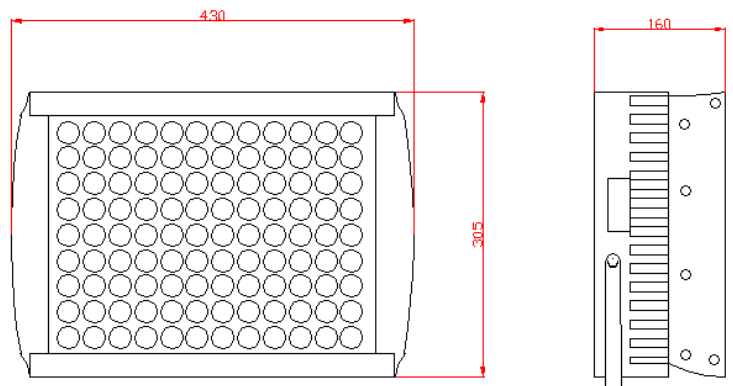

### Specification

0	Item no	HM200WFL-PC
1	Material	GB 6063 T5 Aluminum body/Aluminum terminal /tempered clear glass
2	Dimension	430*305*160MM
3	Weight	8.5KG
4	LED	108pcs RGB LED(36R36G36B)
5	Control	DMX512
6	Power	200W
7	Light area	5~120 degree
8	Input voltage	AC110~277V
9	IP Rate	IP65, IP67
10	Powersupply	MeanWell power supply IP65
11	Control case	255*180*77mm pc IP65
12	Compression coil	≤φ12, Compression ≤20Kgf/cm <sup>2</sup> (License.:1010310730000)